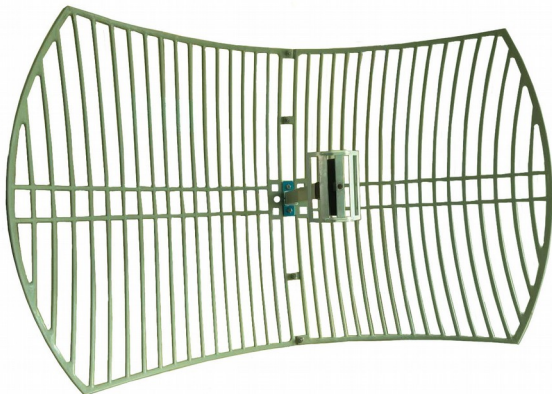

Environmental & Physical Specifications

Survival wind speed	216 km/hr
Temperature	-40 to 80 °C
Humidity	100% @ 25 °C
Lightning protection	DC Ground
Pole dimension	40-50 mm
Weight	3.5 kg
Dimensions	900 x 600 x 45 mm

Horizontal coverage

Vertical coverage

Package Contents:

- ANT24-2100 Antenna
- Mounting Kit
- Quick Installation Guide

Antenna installation:

Step 1

Please attach the reflector to the antenna radiator body.

Step 2

Please attach the reflector sections to the antenna radiator body.

Step 3

Please attach the antenna to the pole using the items from the mounting kit.

You can adjust the angle of antenna position using the adjustment holes on the bracket and the items from the mounting kit.